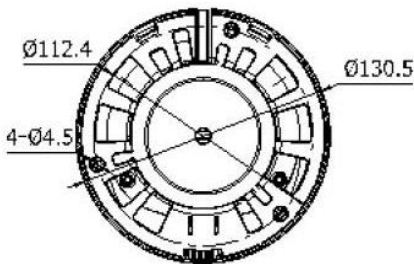

### DIMENSION

### SPECIFICATION

Model	TC4313V
Image Sensor	1/2.7" Progressive Scan CMOS
Resolution	1930x1088 Pixels
Shuttle	1/25s ~ 1/50,000s
Lens	2.8-12mm, F1.4, 102°-35° Diagonal
Video Output	1080p@25fps TVI
Day & Night	Filter Change or True Day&Night
Minimum Illumination	0 Lux up to 30m
LEDs	1pc 850nm IR LED Array
S/N Ratio	>52 DB
Casing	Aluminum with Epoxy Powder Coating
Working Environment	-20° ~ +60°C, Non-Condensing
Power	12VDC, Max. 4.0W
Dimension (mm)	130(φ) x 44(H), 380g