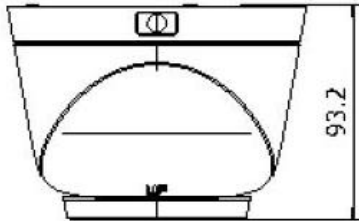

### DIMENSION

### SPECIFICATION

Model	TC4313V
Image Sensor	1/2.7" Progressive Scan CMOS
Resolution	1930x1088 Pixels
Shuttle	1/25s ~ 1/50,000s
Lens	2.8-12mm, F1.4, 102°-35° Diagonal
Video Output	1080p@25fps TVI
Day & Night	Filter Change or True Day&Night
Minimum Illumination	0 Lux up to 30m
LEDs	1pc 850nm IR LED Array
S/N Ratio	>52 DB
Casing	Aluminum with Epoxy Powder Coating
Working Environment	-20° ~ +60°C, Non-Condensing
Power	12VDC, Max. 4.0W
Dimension (mm)	130(φ) x 44(H), 380g