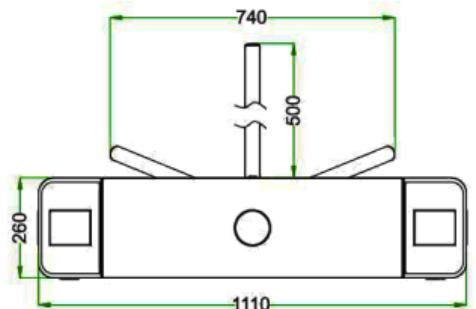

SQ 8810-Series Tripod Turnstile

SQ 8810 – Tripod Turnstile Series is a compact and cost-effective entrance control system designed for high-traffic volume

- SQ 8810 series and associated access control readers are all factory-tested prior to shipping
- SmartQ provides true plug'n play turnstile with the lowest possible total cost of ownership in the industry!

Dimension (mm)

* Specification maybe changed without prior notice

SQ 8810-Series Tripod Turnstile

SPECIFICATION

Power requirements		AC110V/ 220V,50/ 60Hz
Power Consumption	Starting	73W
	Standby	20W
	Unlock	63W
Working Temperature		-28°C~60°C
Working Humidity		5%~80%
Working Environment		Indoor/ Outdoor(if sheltered)
Speed of throughput	RFID	Maximum 32/ minute
Lane width (mm)		500
Footprint(mm*mm)		1110*760
Dimension(mm)		L=1110, W=260, H=980
Dimension with packing(mm)		L=1200, W=380, H=1080
Net weight(kg)		46
Weight with packing(kg)		54
LED indicator		Y
Cabinet material		SUS304 Stainless Steel
Lid material		SUS304 Stainless Steel
Barrier material		SUS304 Stainless Steel
Barrier Movement		Rotating
Emergency mode		Y
Security level		Medium
MCBF		1 million
Optional/Accessories		Access Control Reader, Counter, Card Receiver Box, SUS316 Cabinet and Lid, Remote Control