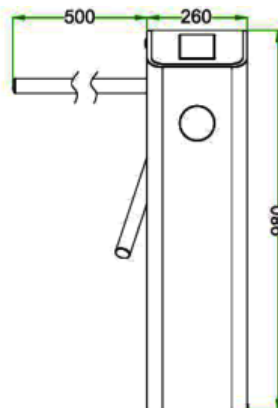

SQ 8810-Series Tripod Turnstile

SQ 8810 – Tripod Turnstile Series is a compact and cost-effective entrance control system designed for high-traffic volume

- SQ 8810 series and associated access control readers are all factory-tested prior to shipping
- SmartQ provides true plug'n play turnstile with the lowest possible total cost of ownership in the industry!

Dimension (mm)

* Specification maybe changed without prior notice

SQ 8810-Series Tripod Turnstile

SPECIFICATION

Power requirements		AC110V/ 220V,50/ 60Hz
Power Consumption	Starting	73W
	Standby	20W
	Unlock	63W
Working Temperature		-28°C~60°C
Working Humidity		5%~80%
Working Environment		Indoor/ Outdoor(if sheltered)
Speed of throughput	RFID	Maximum 32/ minute
Lane width (mm)		500
Footprint(mm*mm)		1110*760
Dimension(mm)		L=1110, W=260, H=980
Dimension with packing(mm)		L=1200, W=380, H=1080
Net weight(kg)		46
Weight with packing(kg)		54
LED indicator		Y
Cabinet material		SUS304 Stainless Steel
Lid material		SUS304 Stainless Steel
Barrier material		SUS304 Stainless Steel
Barrier Movement		Rotating
Emergency mode		Y
Security level		Medium
MCBF		1 million
Optional/Accessories		Access Control Reader, Counter, Card Receiver Box, SUS316 Cabinet and Lid, Remote Control