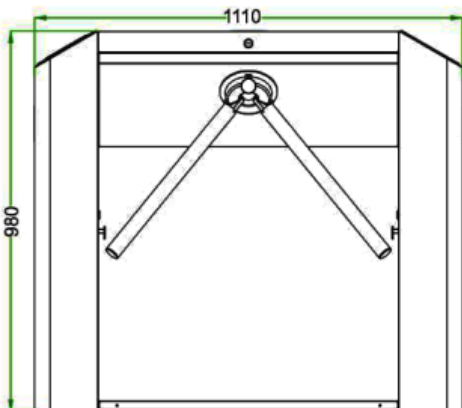

Dimension (mm)

* Specification maybe changed without prior notice

SQ 8810-Series Tripod Turnstile

SPECIFICATION

Power requirements		AC110V/ 220V,50/ 60Hz
Power Consumption	Starting	73W
	Standby	20W
	Unlock	63W
Working Temperature		-28°C~60°C
Working Humidity		5%~80%
Working Environment		Indoor/ Outdoor(if sheltered)
Speed of throughput	RFID	Maximum 32/ minute
Lane width (mm)		500
Footprint(mm*mm)		1110*760
Dimension(mm)		L=1110, W=260, H=980
Dimension with packing(mm)		L=1200, W=380, H=1080
Net weight(kg)		46
Weight with packing(kg)		54
LED indicator		Y
Cabinet material		SUS304 Stainless Steel
Lid material		SUS304 Stainless Steel
Barrier material		SUS304 Stainless Steel
Barrier Movement		Rotating
Emergency mode		Y
Security level		Medium
MCBF		1 million
Optional/Accessories		Access Control Reader, Counter, Card Receiver Box, SUS316 Cabinet and Lid, Remote Control